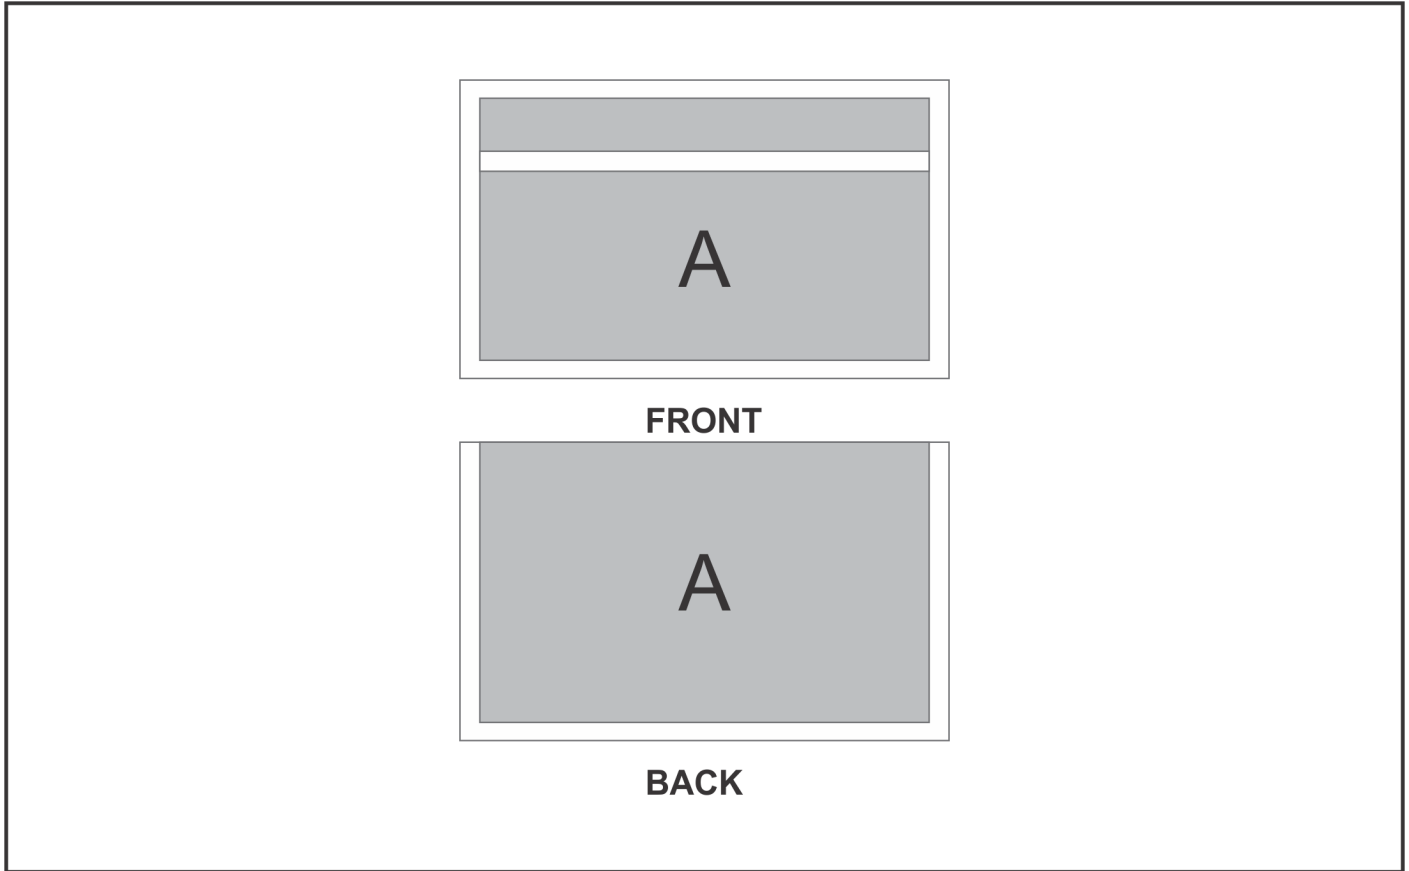

BC-HP-38-G

Hoppla Access Wallet

Need to know:

- Includes 1-Position Sublimation (setup fees apply)
- **Please Note: We cannot guarantee 100% logo Alignment on all Brandable Panels.**

Branding Options:

Position A

1. Custom Sublimation A (CPSUB-A)
Full Colour
Size: 180mm wide x 121mm high